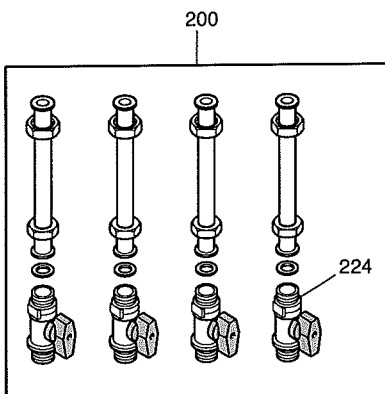

Luna Sat RP-1