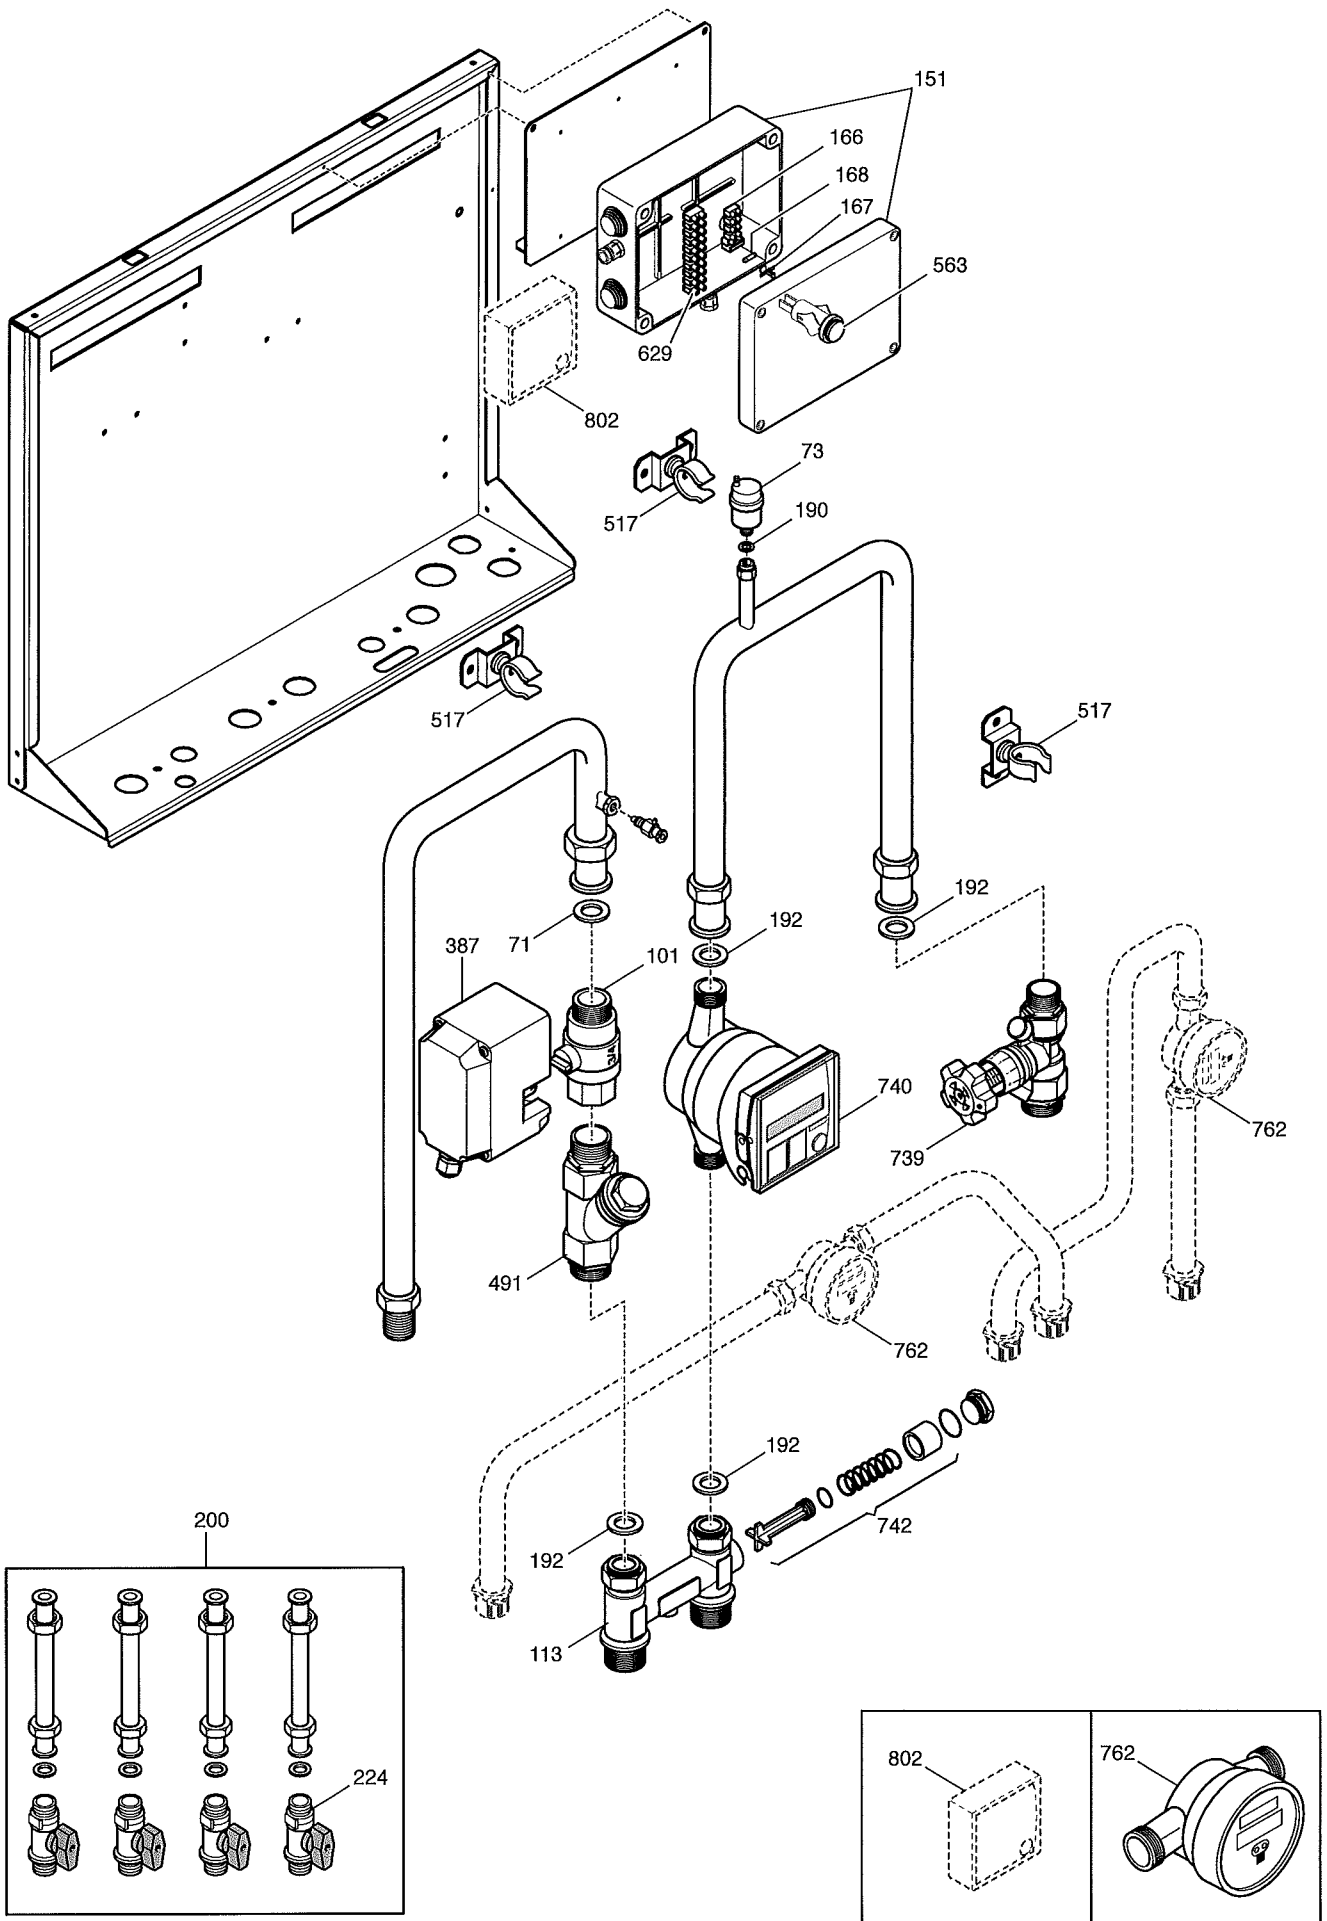

Luna Sat R-1