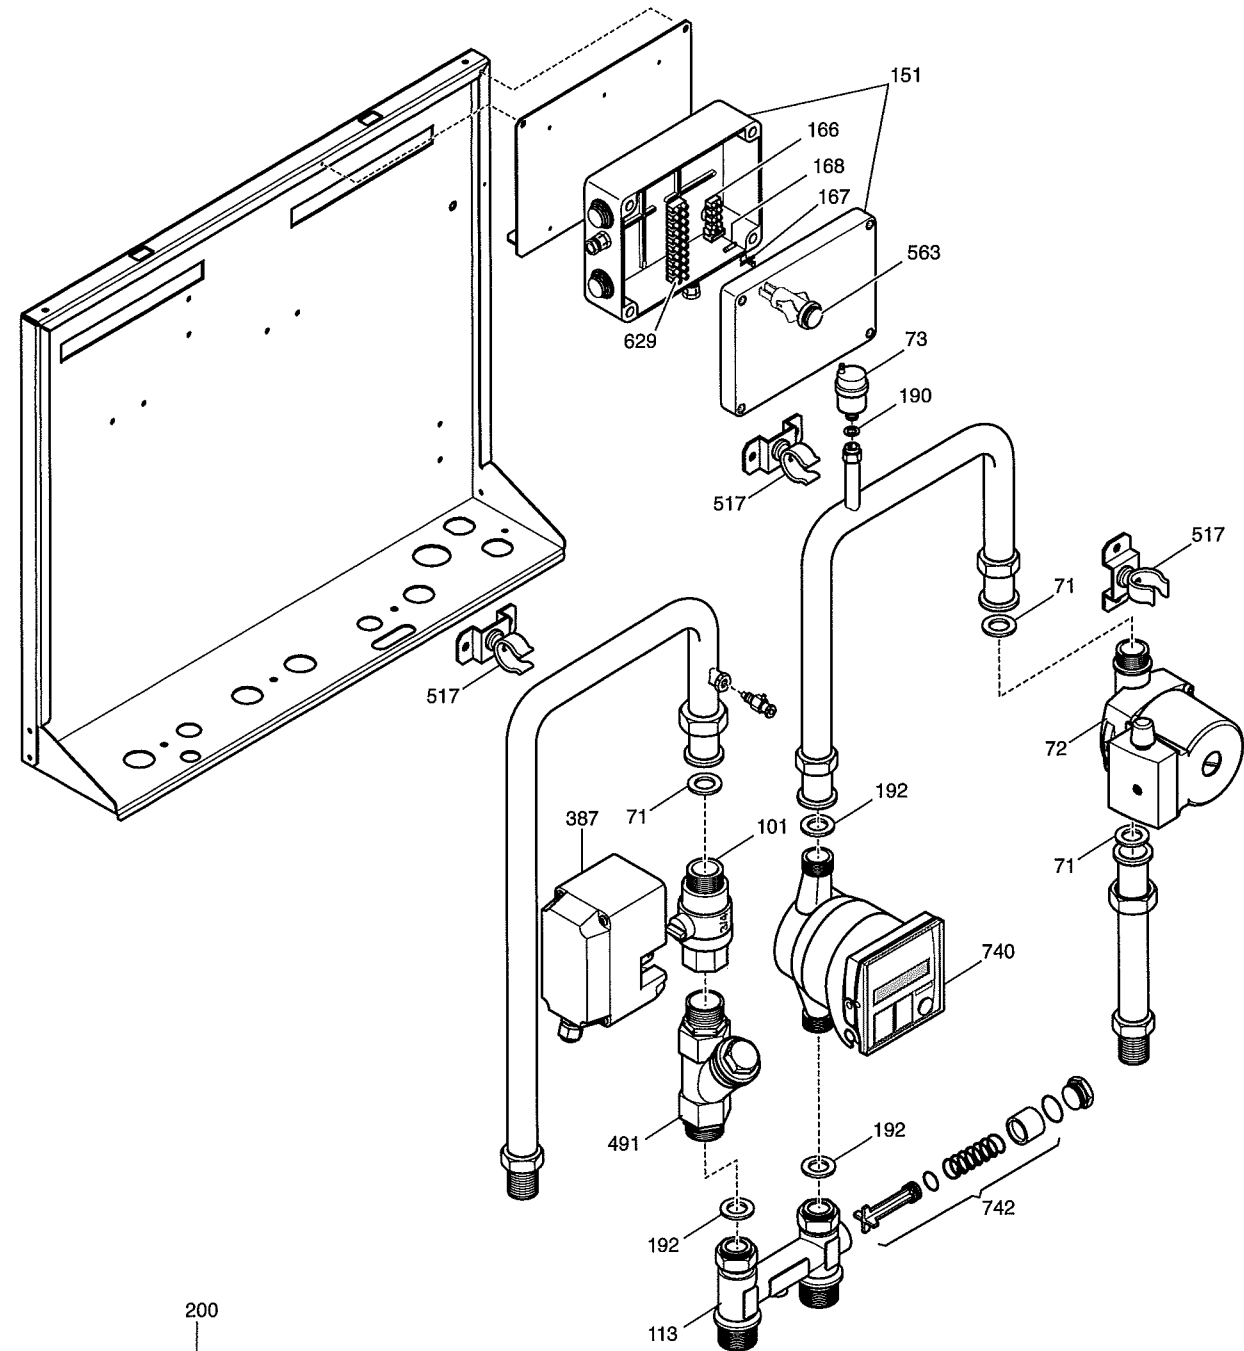

Luna Sat RP-1